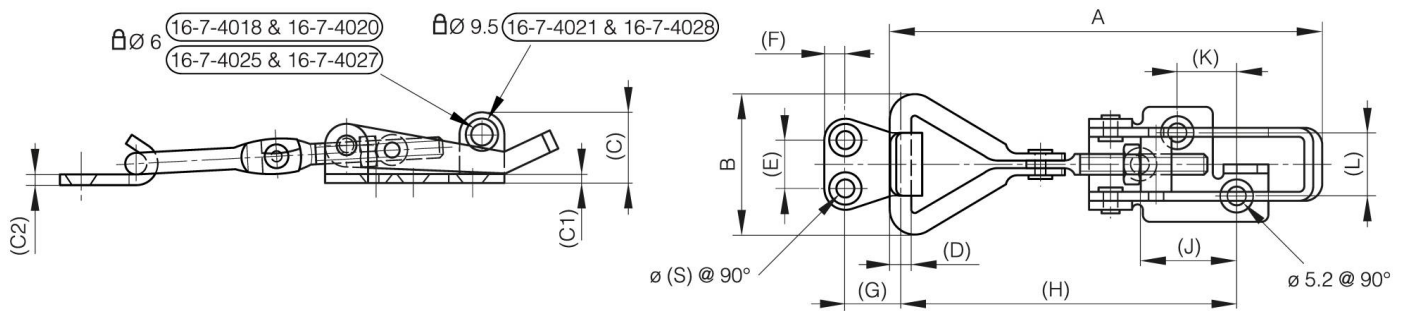

ADJUSTABLE TOGGLE LATCHES WITH STRIKE - PADLOCKABLE - 82 MM TO 118 MM

16-7-4018

A (length)	82 mm
Note	$82 < A < 92$

Material	steel
Weight (g)	48 g
B (width)	27 mm
C	19 mm
S	4 mm
E	14 mm
D (pin diameter)	4
F (pitch)	4.5 mm
G (pitch)	10 mm
H	62-72 mm
Finish	zinc plated
J	22 mm
L	14 mm
C1	2 mm

K	11 mm
----------	-------