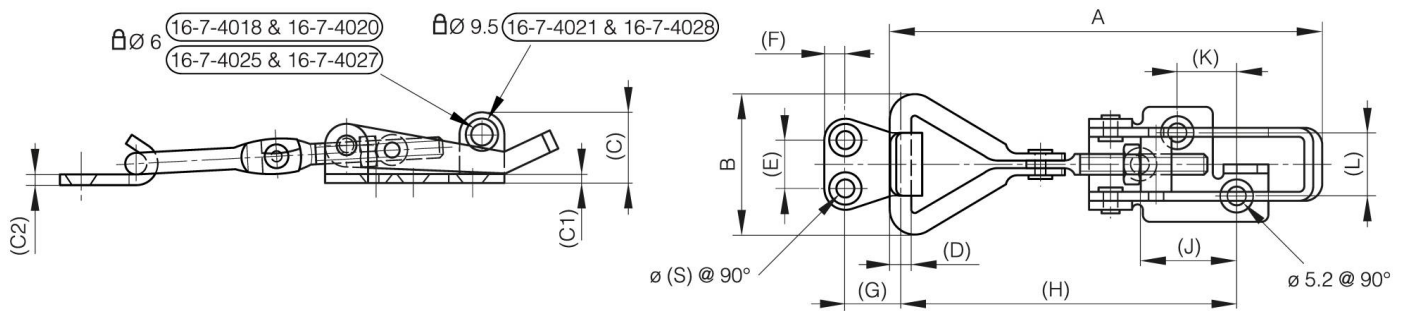

## **ADJUSTABLE TOGGLE LATCHES WITH STRIKE - PADLOCKABLE - 82 MM TO 118 MM**

**16-7-4020**

<b>A (length)</b>	108 mm
<b>Note</b>	$108 < A < 119$

<b>Material</b>	steel
<b>Weight (g)</b>	102 g
<b>B (width)</b>	34 mm
<b>C</b>	17 mm
<b>S</b>	5.2 mm
<b>E</b>	17 mm
<b>D (pin diameter)</b>	5
<b>F (pitch)</b>	6 mm
<b>G (pitch)</b>	10 mm
<b>H</b>	85-96 mm
<b>Finish</b>	zinc plated
<b>J</b>	27 mm
<b>L</b>	18 mm
<b>C1</b>	2.5 mm

<b>K</b>	16 mm
----------	-------