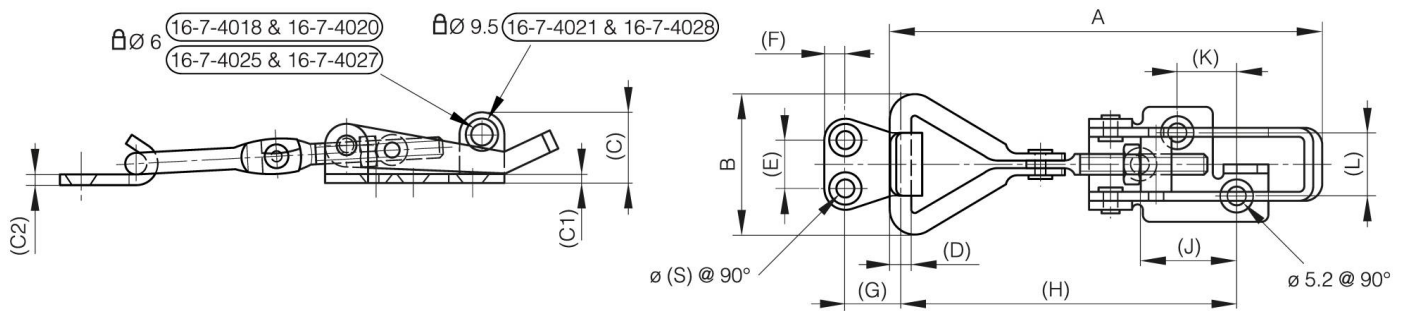

ADJUSTABLE TOGGLE LATCHES WITH STRIKE - PADLOCKABLE - 82 MM TO 118 MM

16-7-4021

A (length)	118 mm
Note	$118 < A < 129$

Material	steel
Weight (g)	124 g
B (width)	39 mm
C	22 mm
S	5.2 mm
E	20 mm
D (pin diameter)	6
F (pitch)	6 mm
G (pitch)	18 mm
H	85-96 mm
Finish	zinc plated
J	33 mm
L	20 mm
C1	2 mm

K	15 mm
----------	-------