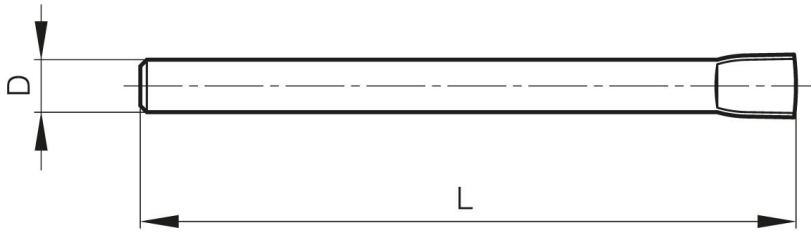

EXPANDED PIN BG FOR MODULO SYSTEM

27-1-3820

This pin alone enables you to make a hinge pin for Modulo hinges.

Material	steel
Weight (g)	18 g
D (pin diameter)	6

BG Broche Gonflée
Expanded pin
Gestauchter Stift