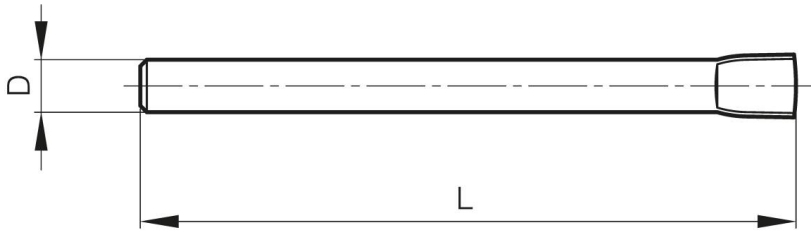

EXPANDED PIN BG FOR MODULO SYSTEM

27-1-3821

This pin alone enables you to make a hinge pin for Modulo hinges.

Material	steel
Weight (g)	39 g
D (pin diameter)	8

BG Broche Gonflée
Expanded pin
Gestauchter Stift