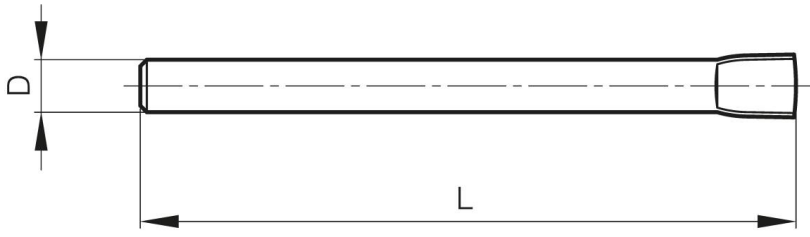

EXPANDED PIN BG FOR MODULO SYSTEM

27-1-3824

This pin alone enables you to make a hinge pin for Modulo hinges.

Material	304 stainless steel
Weight (g)	39 g
D (pin diameter)	8

BG Broche Gonflée
Expanded pin
Gestauchter Stift