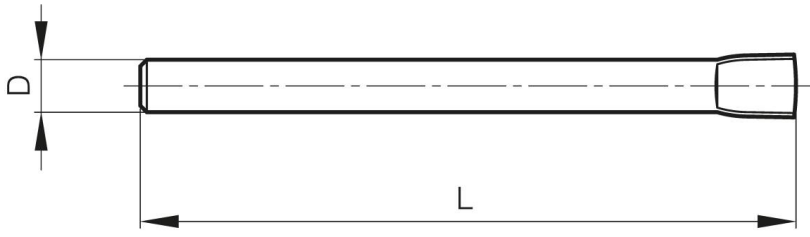

EXPANDED PIN BG FOR MODULO SYSTEM

27-1-3822

This pin alone enables you to make a hinge pin for Modulo hinges.

Material	steel
Weight (g)	74 g
D (pin diameter)	10

BG Broche Gonflée
Expanded pin
Gestauchter Stift