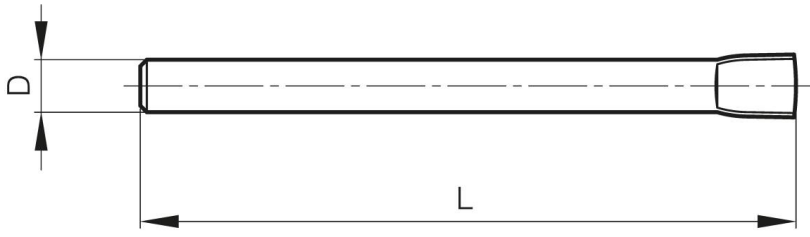

EXPANDED PIN BG FOR MODULO SYSTEM

27-1-3825

This pin alone enables you to make a hinge pin for Modulo hinges.

Material	304 stainless steel
Weight (g)	74 g
D (pin diameter)	10

BG Broche Gonflée
Expanded pin
Gestauchter Stift