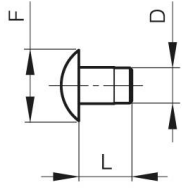

HEADED PIN BT FOR MODULO SYSTEM

27-1-3826

This pin combined with a plug (VA) enables you to make a hinge pin for Modulo hinges.

Material	steel
Weight (g)	16 g
E	3 mm

D (pin diameter)

6

Finish

zinc plated

VA
VAse
Plug
Stopfen

BT
Broche à Tête
Headed pin
Stift mit Kopf