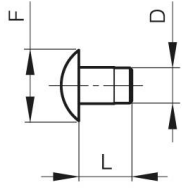

HEADED PIN BT FOR MODULO SYSTEM

27-1-3827

This pin combined with a plug (VA) enables you to make a hinge pin for Modulo hinges.

Material	steel
Weight (g)	36 g
E	4 mm

D (pin diameter)

8

Finish

zinc plated

VA
VAse
Plug
Stopfen

BT
Broche à Tête
Headed pin
Stift mit Kopf