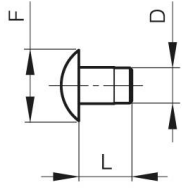

HEADED PIN BT FOR MODULO SYSTEM

27-1-3830

This pin combined with a plug (VA) enables you to make a hinge pin for Modulo hinges.

Material	304 stainless steel
Weight (g)	36 g
E	4 mm

D (pin diameter)

8

Finish

4000

VA Vase
Plug
Stopfen

BT Broche à Tête
Headed pin
Stift mit Kopf