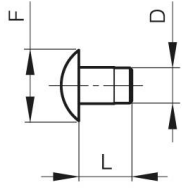

HEADED PIN BT FOR MODULO SYSTEM

27-1-3828

This pin combined with a plug (VA) enables you to make a hinge pin for Modulo hinges.

Material	steel
Weight (g)	68 g
E	5 mm

D (pin diameter)

10

Finish

zinc plated

VA Vase
Plug
Stopfen

BT Broche à Tête
Headed pin
Stift mit Kopf