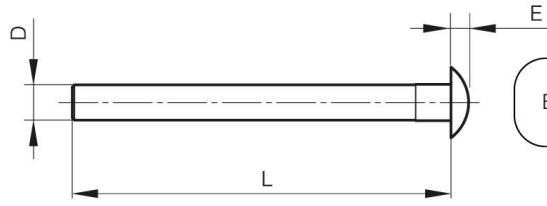

HEADED PIN BT FOR MODULO SYSTEM

27-1-3831

This pin combined with a plug (VA) enables you to make a hinge pin for Modulo hinges.

Material	304 stainless steel
Weight (g)	68 g
E	5 mm

D (pin diameter)

10

Finish

4000

VA Vase
Plug
Stopfen

BT Broche à Tête
Headed pin
Stift mit Kopf