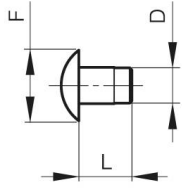

HEADED PIN BT FOR MODULO SYSTEM

27-1-3831

This pin combined with a plug (VA) enables you to make a hinge pin for Modulo hinges.

Material	304 stainless steel
Weight (g)	68 g
E	5 mm

D (pin diameter)

10

Finish

4000

VA Vase
Plug
Stopfen

BT Broche à Tête
Headed pin
Stift mit Kopf