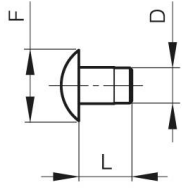

PLUG (VA) FOR MODULO SYSTEM

27-1-3832

This plug combined with a headed pin (BT) enables you to make a hinge pin for Modulo hinges.

Material	steel
Weight (g)	3 g
D (pin diameter)	6

F (pitch)

12 mm

Finish

zinc plated

VA
Vase
Plug
Stopfen

BT
Broche à Tête
Headed pin
Stift mit Kopf