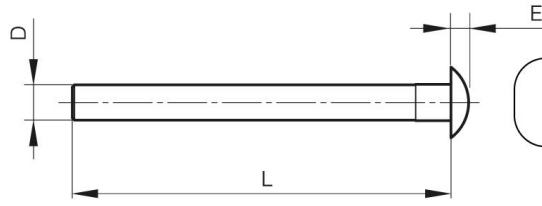

PLUG (VA) FOR MODULO SYSTEM

27-1-3832

This plug combined with a headed pin (BT) enables you to make a hinge pin for Modulo hinges.

Material	steel
Weight (g)	3 g
D (pin diameter)	6

F (pitch)

12 mm

Finish

zinc plated

VA
Vase
Plug
Stopfen

BT
Broche à Tête
Headed pin
Stift mit Kopf