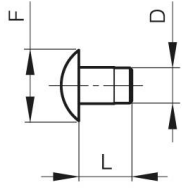

PLUG (VA) FOR MODULO SYSTEM

27-1-3835

This plug combined with a headed pin (BT) enables you to make a hinge pin for Modulo hinges.

Material	304 stainless steel
Weight (g)	3 g
D (pin diameter)	6

F (pitch)

12 mm

Finish

...

VA
Vase
Plug
Stopfen

BT
Broche à Tête
Headed pin
Stift mit Kopf