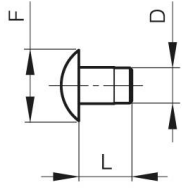

PLUG (VA) FOR MODULO SYSTEM

27-1-3833

This plug combined with a headed pin (BT) enables you to make a hinge pin for Modulo hinges.

Material	steel
Weight (g)	6 g
D (pin diameter)	8

F (pitch)

16 mm

Finish

zinc plated

VA
Vase
Plug
Stopfen

BT
Broche à Tête
Headed pin
Stift mit Kopf