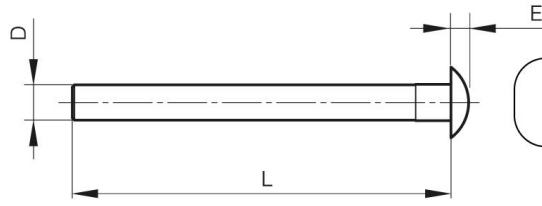

PLUG (VA) FOR MODULO SYSTEM

27-1-3833

This plug combined with a headed pin (BT) enables you to make a hinge pin for Modulo hinges.

Material	steel
Weight (g)	6 g
D (pin diameter)	8

F (pitch)

16 mm

Finish

zinc plated

VA
Vase
Plug
Stopfen

BT
Broche à Tête
Headed pin
Stift mit Kopf