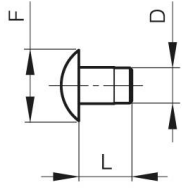

## **PLUG (VA) FOR MODULO SYSTEM**

**27-1-3836**

This plug combined with a headed pin (BT) enables you to make a hinge pin for Modulo hinges.

<b>Material</b>	304 stainless steel
<b>Weight (g)</b>	6 g
<b>D (pin diameter)</b>	8

**F (pitch)**

16 mm

**Finish**

...

VA  
Vase  
Plug  
Stopfen

BT  
Broche à Tête  
Headed pin  
Stift mit Kopf