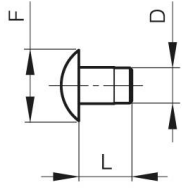

PLUG (VA) FOR MODULO SYSTEM

27-1-3834

This plug combined with a headed pin (BT) enables you to make a hinge pin for Modulo hinges.

Material	steel
Weight (g)	11 g
D (pin diameter)	10

F (pitch)

20 mm

Finish

zinc plated

VA
Vase
Plug
Stopfen

BT
Broche à Tête
Headed pin
Stift mit Kopf