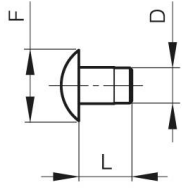

PLUG (VA) FOR MODULO SYSTEM

27-1-3837

This plug combined with a headed pin (BT) enables you to make a hinge pin for Modulo hinges.

Material	304 stainless steel
Weight (g)	11 g
D (pin diameter)	10

F (pitch)

20 mm

Finish

...

VA
Vase
Plug
Stopfen

BT
Broche à Tête
Headed pin
Stift mit Kopf