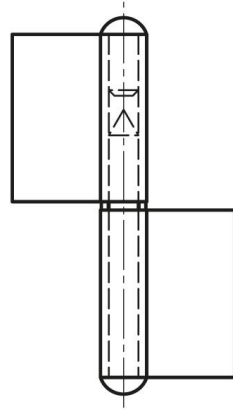

FLAG HINGE WITH WASHER - FLAT KNUCKLE

12-1-3314

Flag hinge with brass washer, included separately.

A (length)	81.5 mm
Note	type 1

Material	steel
Weight (g)	77 g
B (width)	48 mm
C	2 mm
E	40 mm
D (pin diameter)	5.0

12-1-3312 & 12-1-3314

12-1-3311 & 12-1-3313