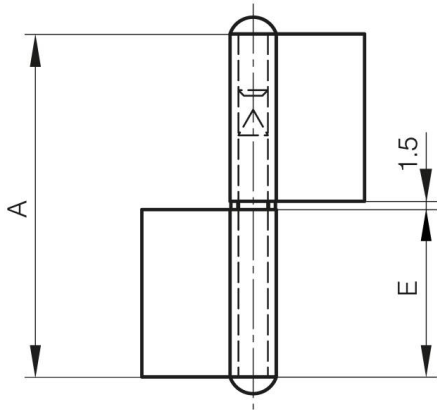

FLAG HINGE WITH WASHER - FLAT KNUCKLE

12-1-3314

Flag hinge with brass washer, included separately.

A (length)	81.5 mm
Note	type 1

Material	steel
Weight (g)	77 g
B (width)	48 mm
C	2 mm
E	40 mm
D (pin diameter)	5.0