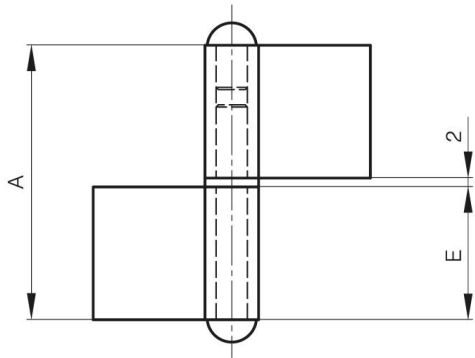

## **FLAG HINGE WITH WASHER - 62 X 62 MM**

**12-1-3635**

Flag hinge with brass washer.

<b>A (length)</b>	62 mm
<b>Note</b>	type 1
<b>Material</b>	steel

<b>Weight (g)</b>	87 g
<b>B (width)</b>	62 mm
<b>C</b>	2.5 mm
<b>E</b>	30 mm
<b>D (pin diameter)</b>	7