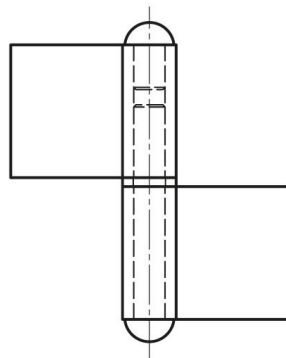

Weight (g)	87 g
B (width)	62 mm
C	2.5 mm
E	30 mm
D (pin diameter)	7

12-1-3634