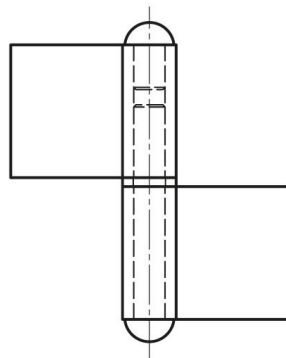

FLAG HINGE WITH WASHER - 62 X 62 MM

12-1-3634

Flag hinge with brass washer.

A (length)	62 mm
Note	type 2
Material	steel

Weight (g)	87 g
B (width)	62 mm
C	2.5 mm
E	30 mm
D (pin diameter)	7

12-1-3635

12-1-3634