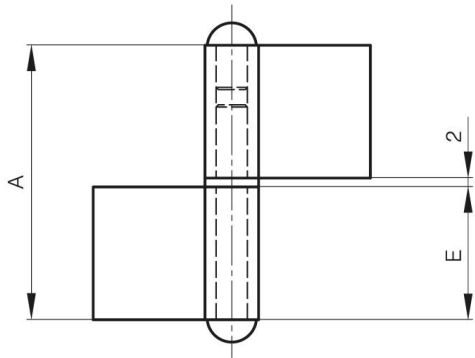

FLAG HINGE WITH WASHER - 62 X 62 MM

12-1-3634

Flag hinge with brass washer.

A (length)	62 mm
Note	type 2
Material	steel

Weight (g)	87 g
B (width)	62 mm
C	2.5 mm
E	30 mm
D (pin diameter)	7

12-1-3635

12-1-3634