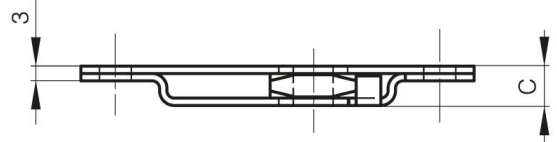

BUDGET LATCHES - SQUARE 8X8

16-1-4086

Not handed. 3 indent positions.

A (length)	80 mm
Material	304 stainless steel
Weight (g)	63 g

B (width)	19 mm
C	9 mm

W (opening angle)	90° Degré
--------------------------	-----------