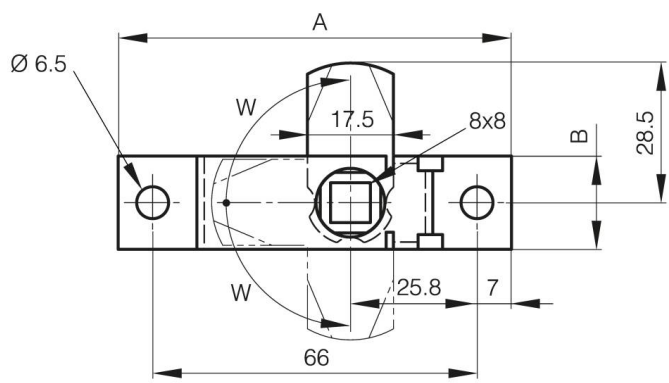

BUDGET LATCHES - SQUARE 8X8

16-1-4086

Not handed. 3 indent positions.

A (length)	80 mm
Material	304 stainless steel
Weight (g)	63 g

B (width)	19 mm
C	9 mm

W (opening angle)	90° Degré
--------------------------	-----------