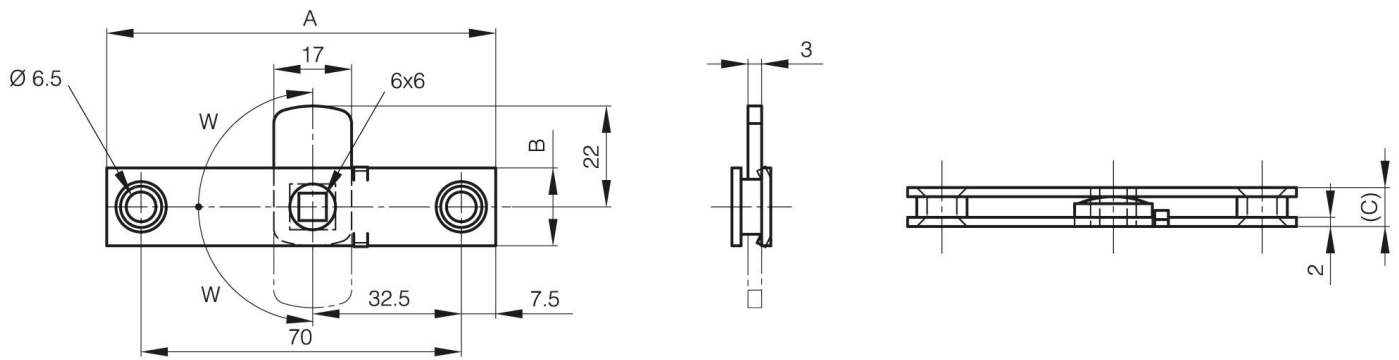

BUDGET LATCH - SQUARE 6X6 - STAINLESS STEEL

16-1-3972

Not handed.

A (length)	85 mm
Material	304 stainless steel

Weight (g)	56 g
B (width)	17 mm
C	9.5 mm

W (opening angle)	90° Degré
--------------------------	-----------