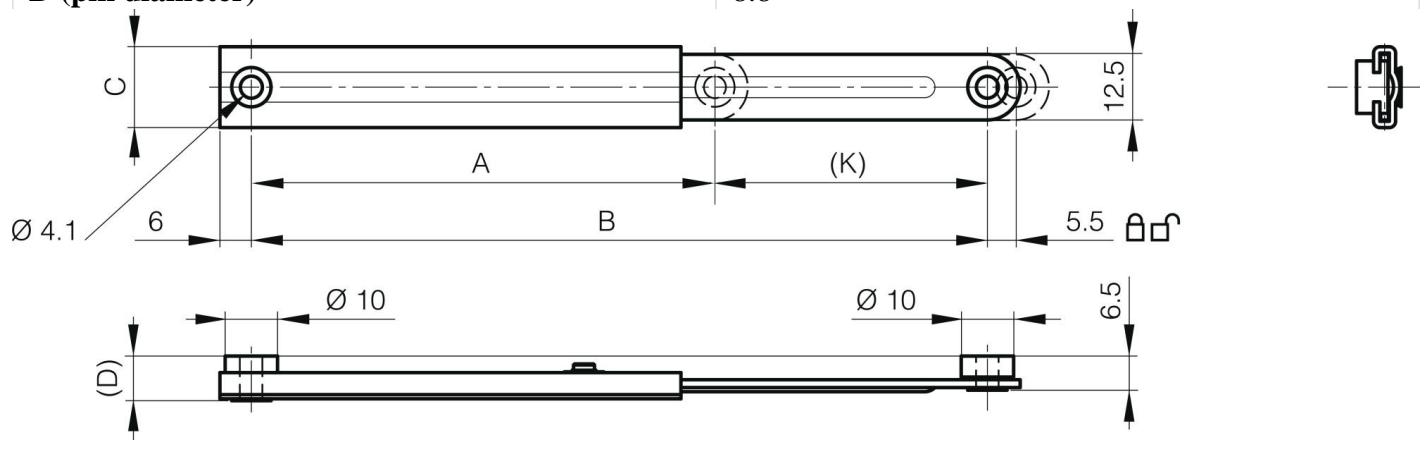

SUPPORT STAYS WITH AUTOMATIC RELEASE - SMALL SIZE

24-7-3571

Load capacity: 6 kg.

Produced mainly in stainless steel, for a complete description of the materials contact us.

A (length)	88 mm
Material	304 stainless steel

Weight (g)	40 g
B (width)	140 mm
C	15.4 mm
D (pin diameter)	8.8

K	52 mm
----------	-------