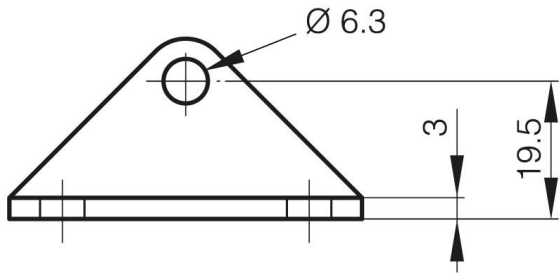

BRACKET

99-1-3558

Complete with M6 screw, M6 nut and 3 mm thick washer (included).
For part numbers 24-1-3558, 24-1-3559 and 24-1-3560.

A (length)	50 mm
Material	stainless steel
Weight (g)	60 g

D (3:14)

26 mm