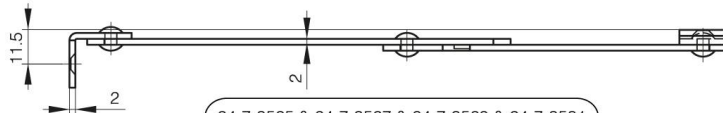

## ZINC PLATED STAYS

24-7-3527

<b>A (length)</b>	150 mm
<b>Material</b>	steel
<b>Weight (g)</b>	133 g
<b>Finish</b>	zinc plated

24-7-3525 & 24-7-3527 & 24-7-3529 & 24-7-3531

24-7-3526 & 24-7-3528 & 24-7-3530 & 24-7-3532