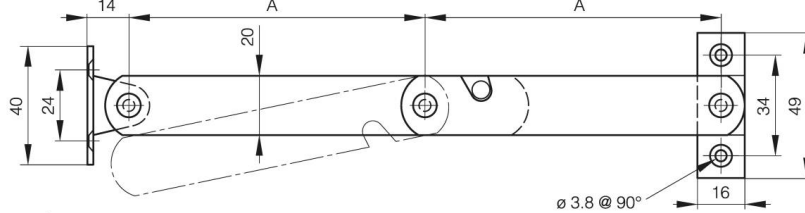

## ZINC PLATED STAYS

24-7-3527

<b>A (length)</b>	150 mm
<b>Material</b>	steel
<b>Weight (g)</b>	133 g
<b>Finish</b>	zinc plated

24-7-3525 & 24-7-3527 & 24-7-3529 & 24-7-3531

24-7-3526 & 24-7-3528 & 24-7-3530 & 24-7-3532