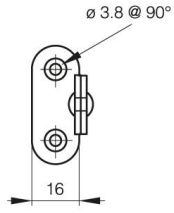

## ZINC PLATED STAYS

24-7-3527

<b>A (length)</b>	150 mm
<b>Material</b>	steel
<b>Weight (g)</b>	133 g
<b>Finish</b>	zinc plated

24-7-3525 & 24-7-3527 & 24-7-3529 & 24-7-3531

24-7-3526 & 24-7-3528 & 24-7-3530 & 24-7-3532