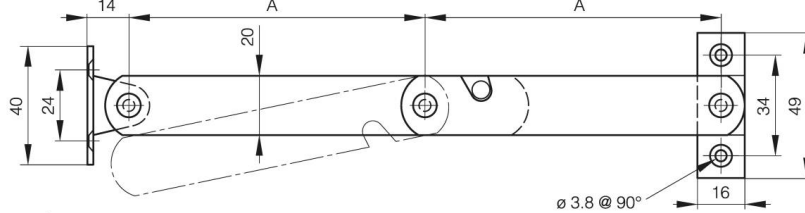

## ZINC PLATED STAYS

24-7-3529

<b>A (length)</b>	175 mm
<b>Material</b>	steel
<b>Weight (g)</b>	152 g
<b>Finish</b>	zinc plated

24-7-3525 & 24-7-3527 & 24-7-3529 & 24-7-3531

24-7-3526 & 24-7-3528 & 24-7-3530 & 24-7-3532