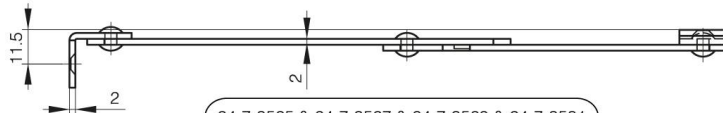

## ZINC PLATED STAYS

24-7-3529

<b>A (length)</b>	175 mm
<b>Material</b>	steel
<b>Weight (g)</b>	152 g
<b>Finish</b>	zinc plated

24-7-3525 & 24-7-3527 & 24-7-3529 & 24-7-3531

24-7-3526 & 24-7-3528 & 24-7-3530 & 24-7-3532