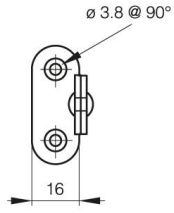

## ZINC PLATED STAYS

24-7-3529

<b>A (length)</b>	175 mm
<b>Material</b>	steel
<b>Weight (g)</b>	152 g
<b>Finish</b>	zinc plated

24-7-3525 & 24-7-3527 & 24-7-3529 & 24-7-3531

24-7-3526 & 24-7-3528 & 24-7-3530 & 24-7-3532