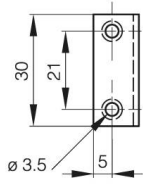

BLACK ZINC PLATED STAYS B

24-1-3323

| | |
|-------------------|-------------------|
| A (length) | 80 mm |
| Material | steel |
| Weight (g) | 33 g |
| Finish | black zinc plated |

24-1-3324

24-1-3323