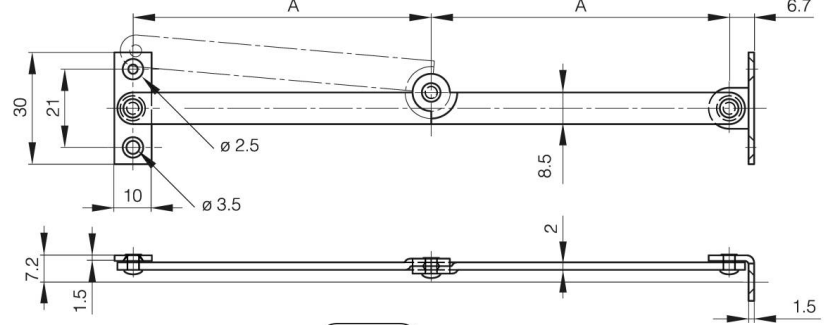

BLACK ZINC PLATED STAYS B

24-1-3323

| | |
|-------------------|-------------------|
| A (length) | 80 mm |
| Material | steel |
| Weight (g) | 33 g |
| Finish | black zinc plated |

24-1-3324

24-1-3323