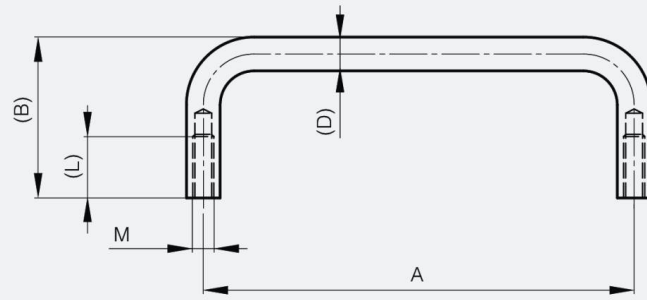

REAR MOUNTED GRAB HANDLES 52 TO 120 MM

19-7-3685

A (length)	100 mm
Material	aluminium
Weight (g)	20 g

B (width)	34 mm
D (pin diameter)	8
Finish	clear anodised

M	4 mm
----------	------