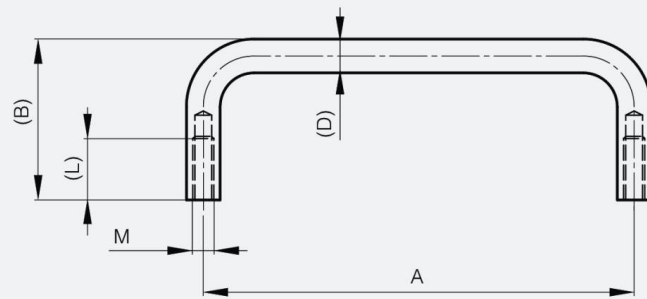

## **REAR MOUNTED GRAB HANDLES 52 TO 120 MM**

**19-7-3686**

<b>A (length)</b>	120 mm
<b>Material</b>	aluminium
<b>Weight (g)</b>	23 g

<b>B (width)</b>	34 mm
<b>D (pin diameter)</b>	8
<b>Finish</b>	clear anodised

<b>M</b>	4 mm
----------	------