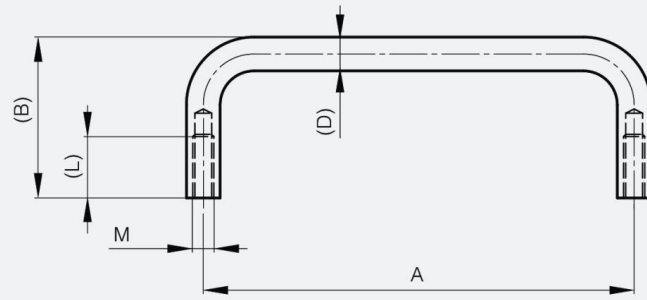

REAR MOUNTED GRAB HANDLES 52 TO 120 MM

19-7-3410

A (length)	100 mm
Material	brass
Weight (g)	44 g

B (width)	30 mm
D (pin diameter)	7
Finish	chrome plated

M	4 mm
----------	------