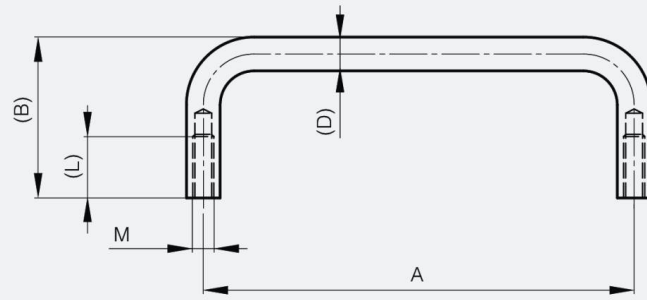

REAR MOUNTED GRAB HANDLES 52 TO 120 MM

19-7-3411

A (length)	100 mm
Material	brass
Weight (g)	44 g

B (width)	30 mm
D (pin diameter)	7
Finish	nickel plated

M	4 mm
----------	------