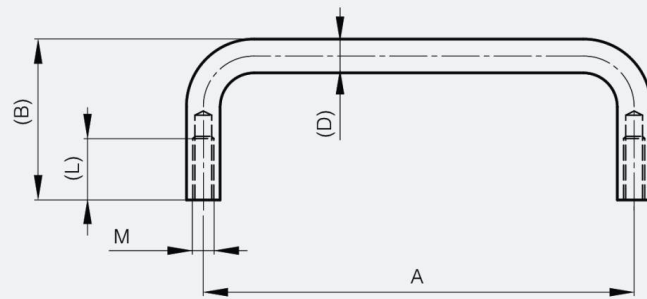

REAR MOUNTED GRAB HANDLES 92 AND 108 MM

19-1-3672

A (length)	108 mm
Material	aluminium
Weight (g)	30 g

B (width)	39 mm
D (pin diameter)	10
Finish	polished

M	4 mm
----------	------