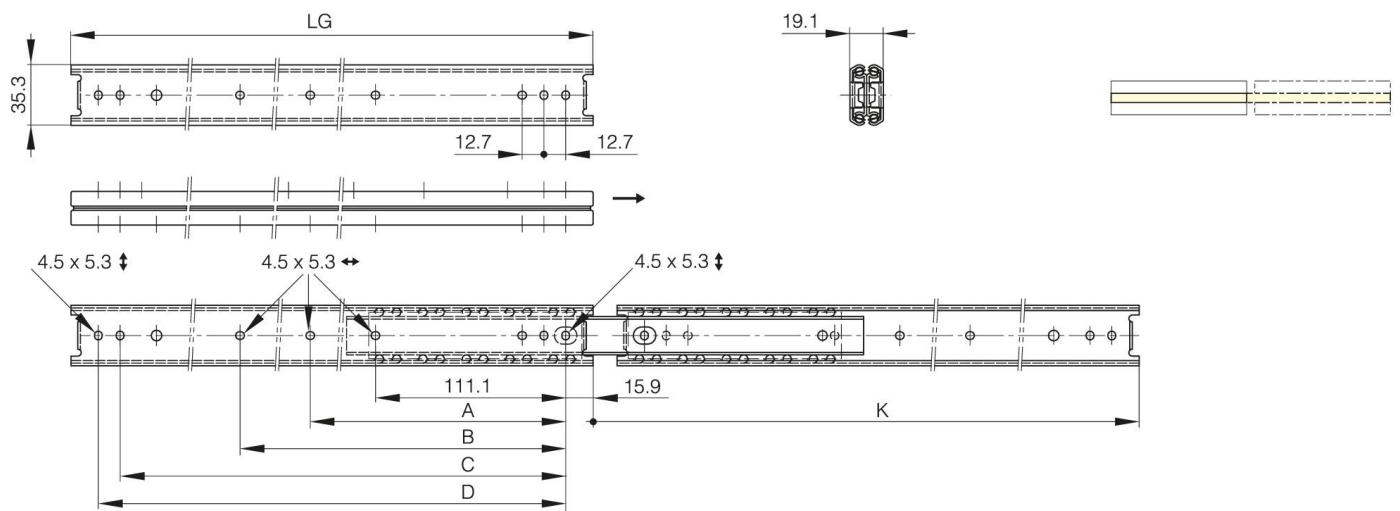

## **FULL EXTENSION BALL-BEARING SLIDE (3 PIECES), FRONT DISCONNECT AND POSITIVE STOP**

**21-7-3555**

LG = slide length.

K = travel length.

CN = load rating (kg/pair).

Sold by the unit.

<b>A (length)</b>	0 mm
<b>Material</b>	304 stainless steel
<b>Weight (g)</b>	820 g
<b>B (width)</b>	250.8 mm
<b>C</b>	361.9 mm
<b>D (pin diameter)</b>	27.1 mm

<b>K</b>	428.4 mm
<b>LG (slide length)</b>	406.4 mm
<b>CN (load rating)</b>	57 kg/paire