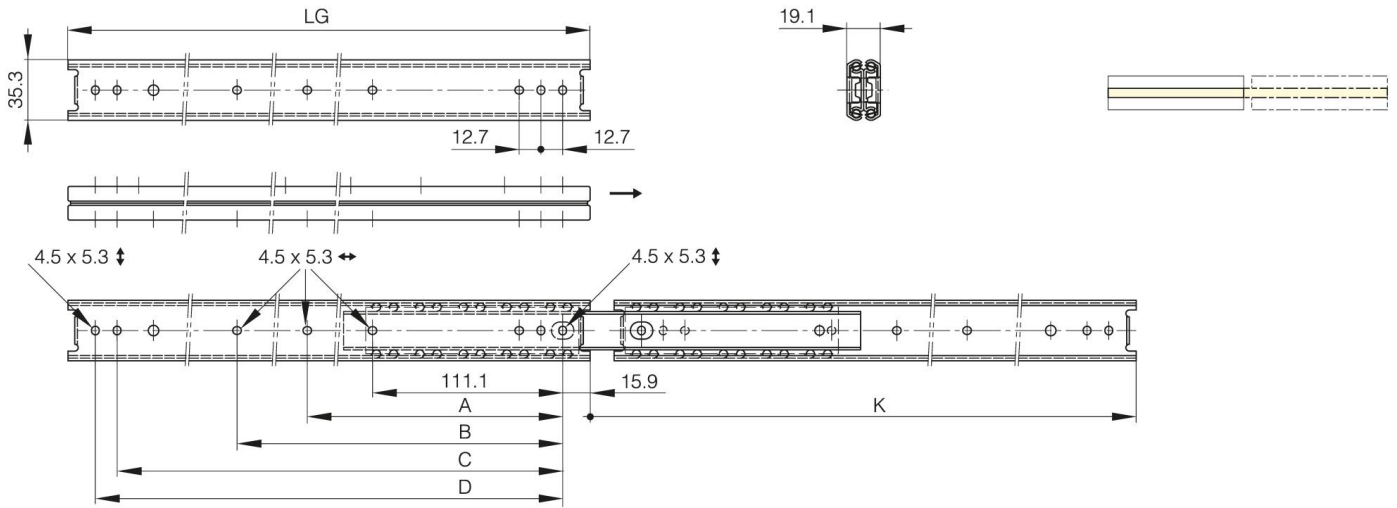

## **FULL EXTENSION BALL-BEARING SLIDE (3 PIECES), FRONT DISCONNECT AND POSITIVE STOP**

**21-7-3558**

LG = slide length.

K = travel length.

CN = load rating (kg/pair).

Sold by the unit.

<b>A (length)</b>	263.5 mm
<b>Material</b>	304 stainless steel
<b>Weight (g)</b>	1125 g
<b>B (width)</b>	403.2 mm
<b>C</b>	514.3 mm
<b>D (pin diameter)</b>	5.27

<b>K</b>	580.8 mm
<b>LG (slide length)</b>	558.8 mm
<b>CN (load rating)</b>	51 kg/paire