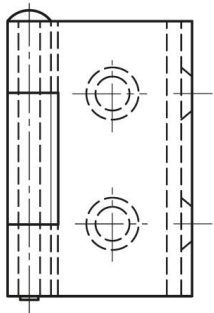

**SMALL BUTT HINGES WITH ONE
CRANKED LEAF AND REMOVABLE PIN 38
MM**

60-1-3342

Removable pin.

A (length)	38 mm
-------------------	-------

Material	steel
Weight (g)	31 g
B (width)	19 mm
C	1.5 mm
S	4.7 mm
E	21 mm
D (pin diameter)	3
F (pitch)	10 mm
G (pitch)	22.5 mm
H	18 mm
Finish	black cataphoresis
Pin material	stainless steel

K	4 mm
----------	------