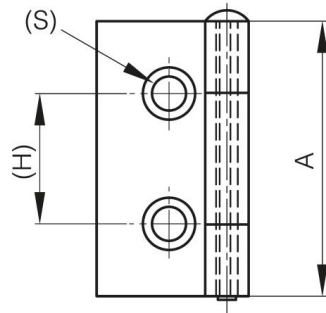

**SMALL BUTT HINGES WITH ONE
CRANKED LEAF AND REMOVABLE PIN 38
MM**

60-1-3342

Removable pin.

A (length)	38 mm
-------------------	-------

Material	steel
Weight (g)	31 g
B (width)	19 mm
C	1.5 mm
S	4.7 mm
E	21 mm
D (pin diameter)	3
F (pitch)	10 mm
G (pitch)	22.5 mm
H	18 mm
Finish	black cataphoresis
Pin material	stainless steel

K	4 mm
----------	------