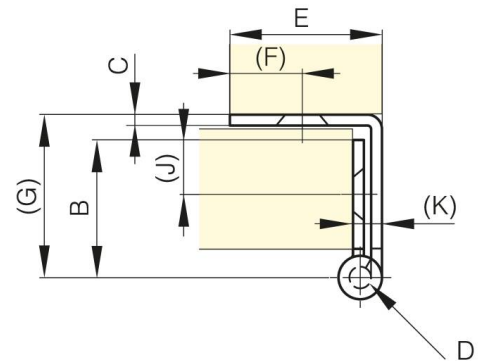

**SMALL BUTT HINGES WITH ONE
CRANKED LEAF AND REMOVABLE PIN 38
MM**

60-1-3342

Removable pin.

A (length)	38 mm
-------------------	-------

Material	steel
Weight (g)	31 g
B (width)	19 mm
C	1.5 mm
S	4.7 mm
E	21 mm
D (pin diameter)	3
F (pitch)	10 mm
G (pitch)	22.5 mm
H	18 mm
Finish	black cataphoresis
Pin material	stainless steel

K	4 mm
----------	------