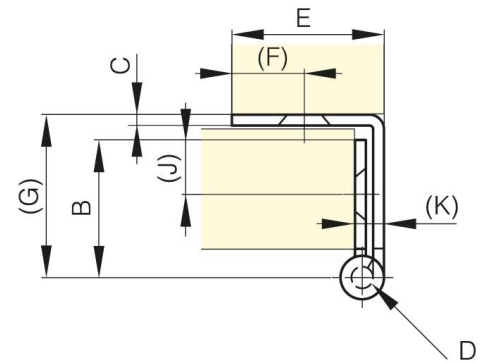

**SMALL BUTT HINGES WITH ONE
CRANKED LEAF AND REMOVABLE PIN 38
MM**

60-1-3331

Removable pin.

A (length)	38 mm
-------------------	-------

Material	steel
Weight (g)	31 g
B (width)	19 mm
C	1.5 mm
S	4 mm
E	17 mm
D (pin diameter)	3
F (pitch)	8 mm
G (pitch)	23 mm
H	26 mm
Finish	chrome plated
Pin material	nickel plated steel

K	3.5 mm
----------	--------