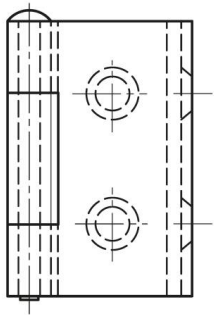

**SMALL BUTT HINGES WITH ONE
CRANKED LEAF AND REMOVABLE PIN 38
MM**

60-1-3331

Removable pin.

A (length)	38 mm
-------------------	-------

Material	steel
Weight (g)	31 g
B (width)	19 mm
C	1.5 mm
S	4 mm
E	17 mm
D (pin diameter)	3
F (pitch)	8 mm
G (pitch)	23 mm
H	26 mm
Finish	chrome plated
Pin material	nickel plated steel

K	3.5 mm
----------	--------