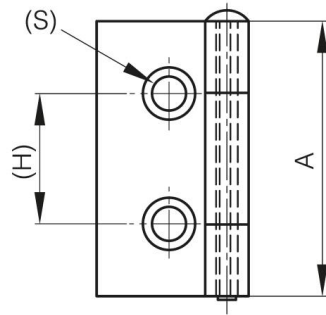

**SMALL BUTT HINGES WITH ONE
CRANKED LEAF AND REMOVABLE PIN 38
MM**

60-1-3331

Removable pin.

A (length)	38 mm
-------------------	-------

Material	steel
Weight (g)	31 g
B (width)	19 mm
C	1.5 mm
S	4 mm
E	17 mm
D (pin diameter)	3
F (pitch)	8 mm
G (pitch)	23 mm
H	26 mm
Finish	chrome plated
Pin material	nickel plated steel

K	3.5 mm
----------	--------