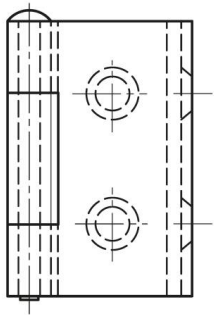

**SMALL BUTT HINGES WITH ONE
CRANKED LEAF AND REMOVABLE PIN 38
MM**

60-1-3332

Removable pin.

A (length)	38 mm
-------------------	-------

Material	steel
Weight (g)	31 g
B (width)	19 mm
C	1.5 mm
S	4.7 mm
E	19 mm
D (pin diameter)	3
F (pitch)	10 mm
G (pitch)	24.5 mm
H	18 mm
Finish	chrome plated
Pin material	nickel plated steel

K	4 mm
----------	------