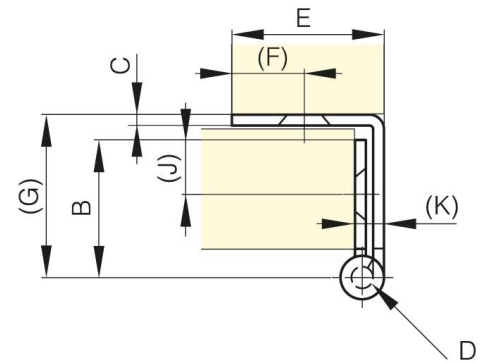

**SMALL BUTT HINGES WITH ONE
CRANKED LEAF AND REMOVABLE PIN 38
MM**

60-1-3332

Removable pin.

A (length)	38 mm
-------------------	-------

Material	steel
Weight (g)	31 g
B (width)	19 mm
C	1.5 mm
S	4.7 mm
E	19 mm
D (pin diameter)	3
F (pitch)	10 mm
G (pitch)	24.5 mm
H	18 mm
Finish	chrome plated
Pin material	nickel plated steel

K	4 mm
----------	------