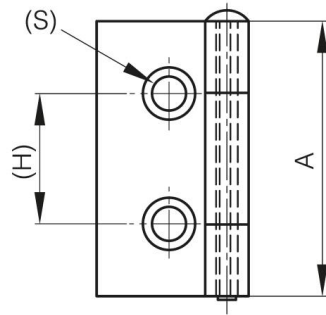

**SMALL BUTT HINGES WITH ONE
CRANKED LEAF AND REMOVABLE PIN 38
MM**

60-1-3332

Removable pin.

A (length)	38 mm
-------------------	-------

Material	steel
Weight (g)	31 g
B (width)	19 mm
C	1.5 mm
S	4.7 mm
E	19 mm
D (pin diameter)	3
F (pitch)	10 mm
G (pitch)	24.5 mm
H	18 mm
Finish	chrome plated
Pin material	nickel plated steel

K	4 mm
----------	------