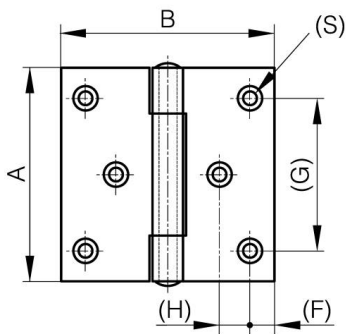

SQUARE HINGES WITH NO OFFSET LEAF AND RIVETED PIN - WITH 6 HOLES

52-1-3868

Riveted pin.

A (length)	80 mm
Material	304 stainless steel

Weight (g)	166 g
B (width)	80 mm
C	2.5 mm
S	4.5 mm
D (pin diameter)	6
F (pitch)	8 mm
G (pitch)	60 mm
H	12.5 mm