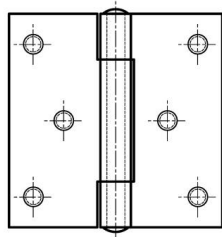

52-1-4109 & 52-1-4112