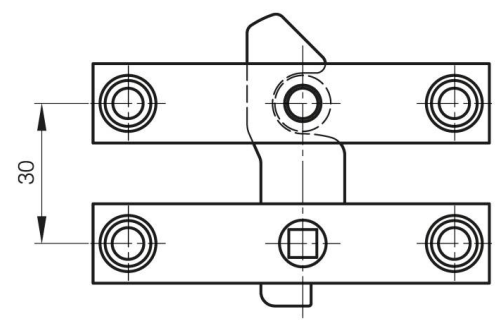

STRIKE FOR SPRING BUDGET LATCH 16-1-4031

16-1-4032

A (length)	85 mm
Note	strike
Material	304 stainless steel

Weight (g)	48 g
B (width)	17 mm
C	0.5 mm

16-1-4031 & 16-1-4032