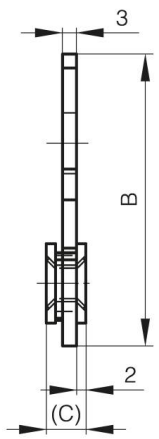

STRIKE FOR SPRING BUDGET LATCH 16-1-4031

16-1-4032

A (length)	85 mm
Note	strike
Material	304 stainless steel

Weight (g)	48 g
B (width)	17 mm
C	0.5 mm

16-1-4031 & 16-1-4032