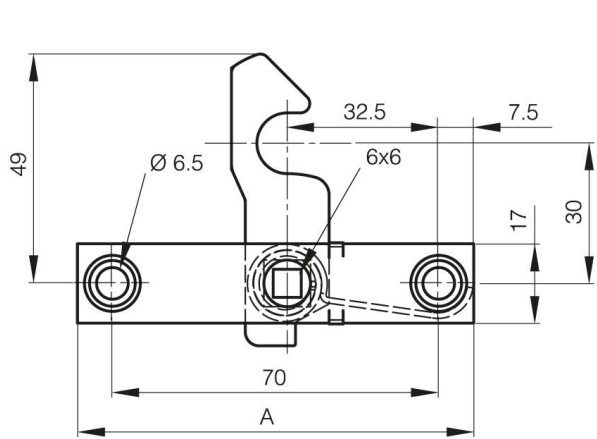

STRIKE FOR SPRING BUDGET LATCH 16-1-4031

16-1-4032

A (length)	85 mm
Note	strike
Material	304 stainless steel

Weight (g)	48 g
B (width)	17 mm
C	0.5 mm

16-1-4031 & 16-1-4032