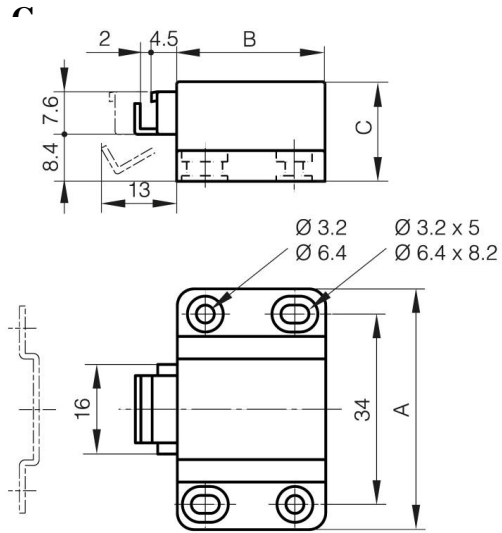

## **TOUCH LATCH WITH STEEL STRIKE**

**16-7-4210**

Body in ABS.

Chrome plated strike and hook in black steel.

<b>A (length)</b>	43 mm
<b>Material</b>	polymer
<b>Weight (g)</b>	16 g

**B (width)**

26.5 mm

17.9 mm