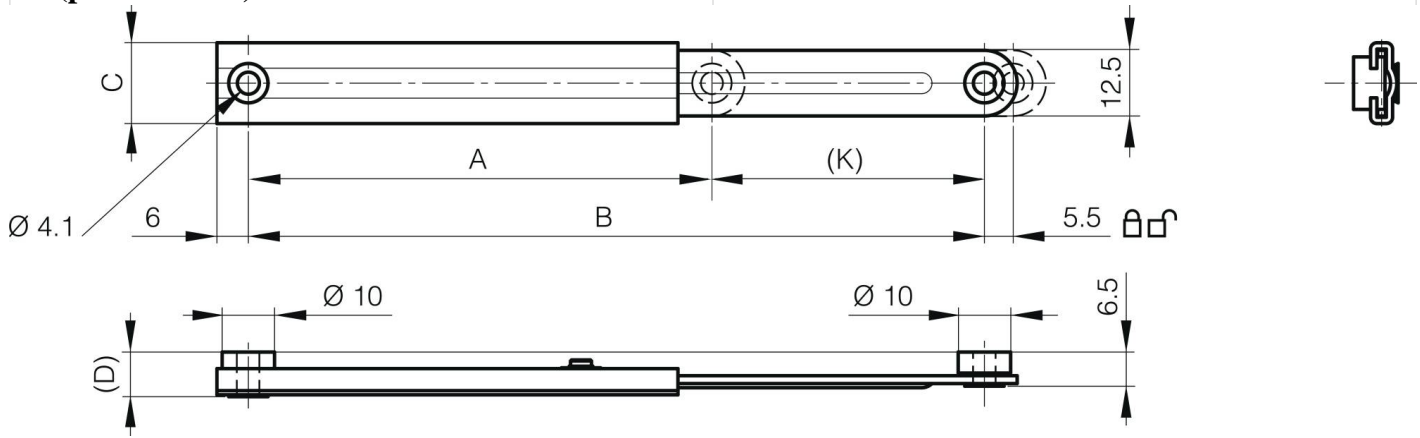

## **SUPPORT STAYS WITH AUTOMATIC RELEASE - SMALL SIZE**

**24-7-3577**

Load capacity: 6 kg.

Produced mainly in stainless steel, for a complete description of the materials contact us.

<b>A (length)</b>	67 mm
<b>Material</b>	304 stainless steel

<b>Weight (g)</b>	10 g
<b>B (width)</b>	100 mm
<b>C</b>	15.4 mm
<b>D (pin diameter)</b>	8.8

<b>K</b>	32 mm
----------	-------