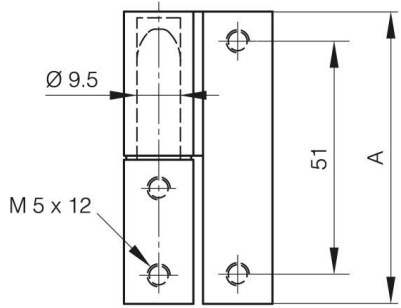

ZINC DIE-CAST LIFT-OFF HINGES 64 X 33 MM

72-1-9001

Nylon washer.

A (length)	64 mm
Note	type 1

Material	zinc die-cast
Weight (g)	144 g
B (width)	33 mm
C	17.5 mm

72-1-9001

72-1-9000