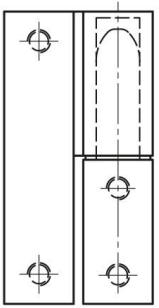

ZINC DIE-CAST LIFT-OFF HINGES 64 X 33 MM

72-1-9001

Nylon washer.

A (length)	64 mm
Note	type 1

Material	zinc die-cast
Weight (g)	144 g
B (width)	33 mm
C	17.5 mm

72-1-9001

72-1-9000