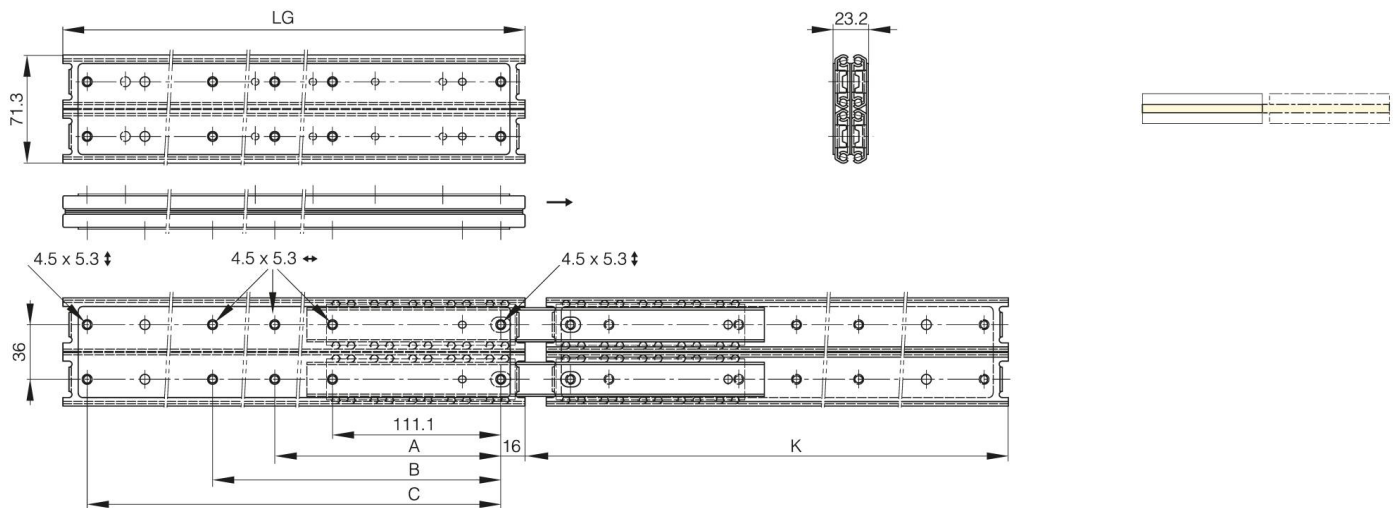

## **HEAVY DUTY, FULL EXTENSION BALL-BEARING SLIDE (3 PIECES), FRONT DISCONNECT AND POSITIVE STOP**

**21-7-3552**

LG = slide length.

K = travel length.

CN = load rating (kg/pair).

Sold by the unit.

<b>A (length)</b>	288.9 mm
<b>Material</b>	304 stainless steel
<b>Weight (g)</b>	3500 g
<b>B (width)</b>	454 mm
<b>C</b>	577.0 mm

<b>K</b>	623.8 mm
<b>LG (slide length)</b>	609.8 mm
<b>CN (load rating)</b>	216 kg/paire