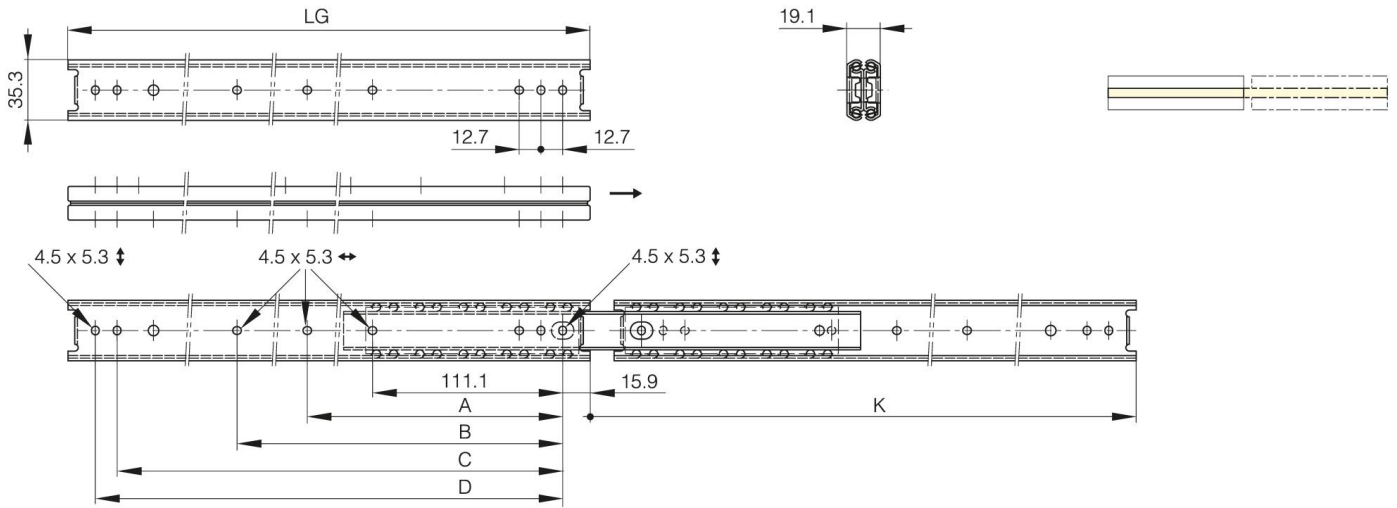

## **FULL EXTENSION BALL-BEARING SLIDE (3 PIECES), FRONT DISCONNECT AND POSITIVE STOP**

**21-7-3578**

LG = slide length.

K = travel length.

CN = load rating (kg/pair).

Sold by the unit.

<b>A (length)</b>	0 mm
<b>Material</b>	304 stainless steel
<b>Weight (g)</b>	620 g
<b>B (width)</b>	149.2 mm
<b>C</b>	260.3 mm
<b>D (pin diameter)</b>	7.72

<b>K</b>	327.2 mm
<b>LG (slide length)</b>	304.8 mm
<b>CN (load rating)</b>	60 kg/paire