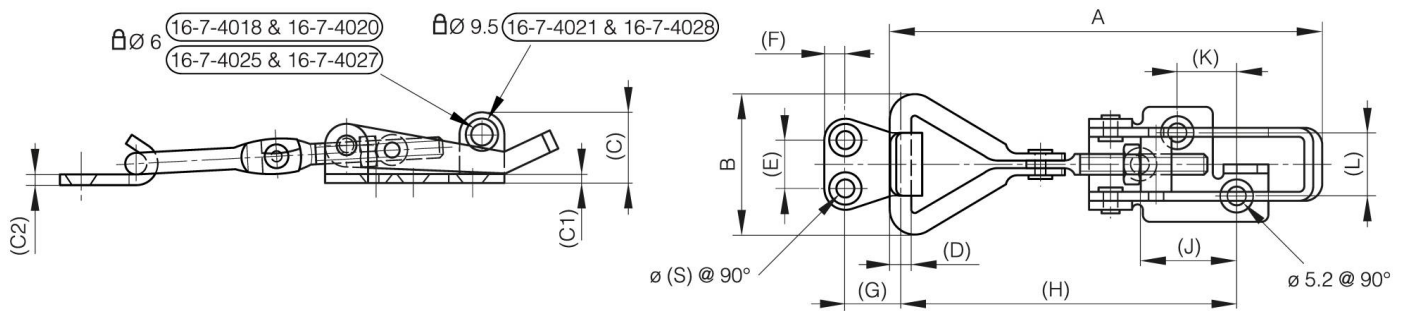

## **ADJUSTABLE TOGGLE LATCHES WITH STRIKE - PADLOCKABLE - 82 MM TO 118 MM**

**16-7-4027**

<b>A (length)</b>	108 mm
<b>Note</b>	$108 < A < 119$

<b>Material</b>	304 stainless steel
<b>Weight (g)</b>	102 g
<b>B (width)</b>	34 mm
<b>C</b>	17 mm
<b>S</b>	5.2 mm
<b>E</b>	17 mm
<b>D (pin diameter)</b>	5
<b>F (pitch)</b>	6.5 mm
<b>G (pitch)</b>	10 mm
<b>H</b>	85-96 mm
<b>Finish</b>	raw
<b>J</b>	27 mm
<b>L</b>	18 mm
<b>C1</b>	2.5 mm

<b>K</b>	16 mm
----------	-------