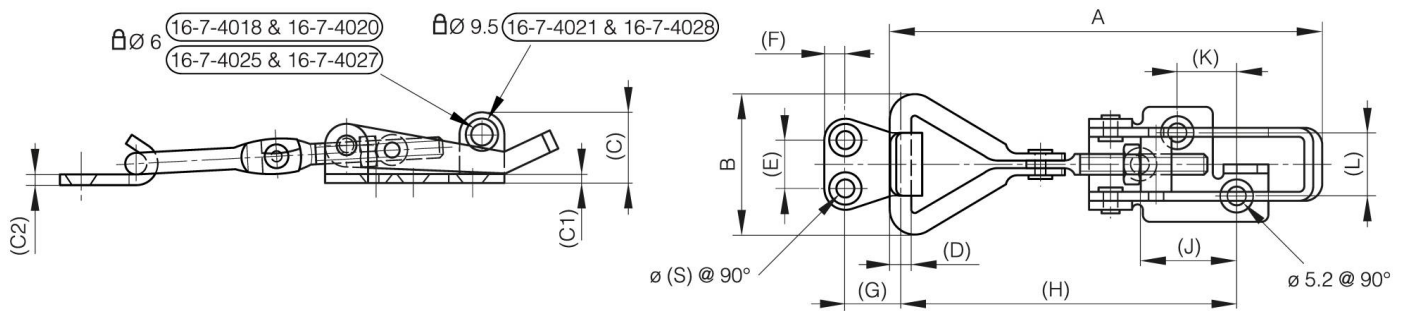

ADJUSTABLE TOGGLE LATCHES WITH STRIKE - PADLOCKABLE - 82 MM TO 118 MM

16-7-4028

A (length)	118 mm
Note	$118 < A < 129$

Material	304 stainless steel
Weight (g)	124 g
B (width)	39 mm
C	22 mm
S	5.2 mm
E	20 mm
D (pin diameter)	6
F (pitch)	6.5 mm
G (pitch)	18 mm
H	85-96 mm
Finish	raw
J	33 mm
L	20 mm
C1	2 mm

K	15 mm
----------	-------