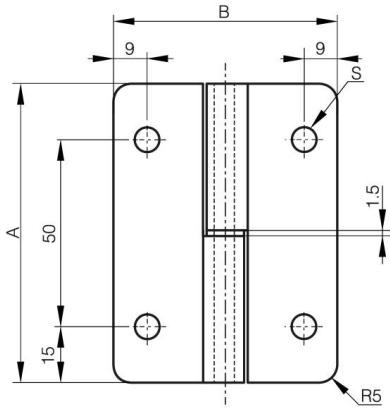

## **LIFT-OFF HINGES 80 X 60 MM - STAINLESS STEEL**

**14-1-3873**

Pin and washer in stainless steel.

<b>A (length)</b>	80 mm
<b>Note</b>	type 2

<b>Material</b>	304 stainless steel
<b>Weight (g)</b>	115 g
<b>B (width)</b>	60 mm
<b>C</b>	2 mm
<b>S</b>	6.3 mm
<b>D (pin diameter)</b>	6

14-1-3872

14-1-3873