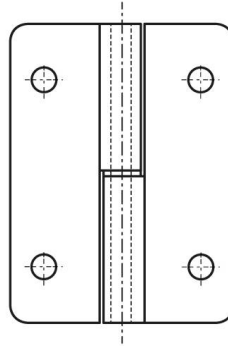

## **LIFT-OFF HINGES 80 X 60 MM - STAINLESS STEEL**

**14-1-3873**

Pin and washer in stainless steel.

<b>A (length)</b>	80 mm
<b>Note</b>	type 2

<b>Material</b>	304 stainless steel
<b>Weight (g)</b>	115 g
<b>B (width)</b>	60 mm
<b>C</b>	2 mm
<b>S</b>	6.3 mm
<b>D (pin diameter)</b>	6

14-1-3872

14-1-3873