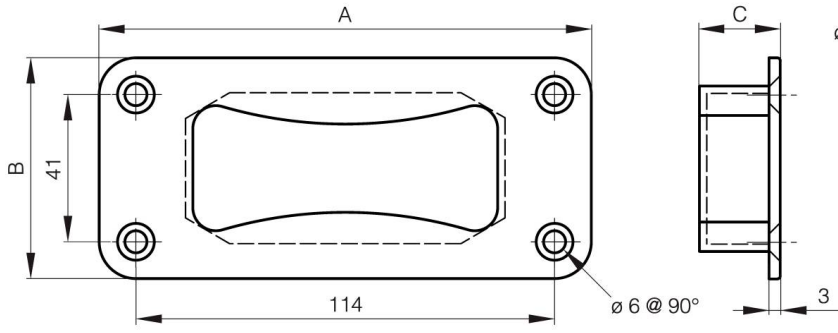

SCREW-ON RECESSED GRAB HANDLE

19-1-3815

A (length)	133 mm
Material	polyamide
Weight (g)	47 g
B (width)	60 mm

2

22 mm